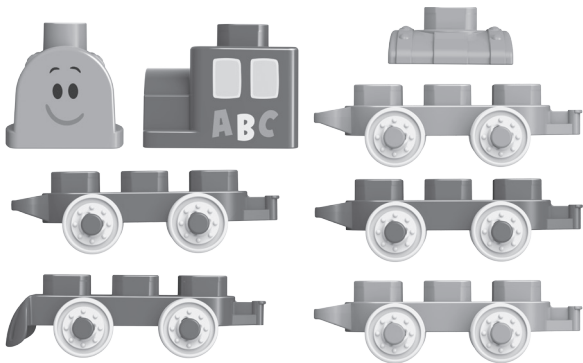

nickelodeon

Learning Letters Train

Parents' Guide

This guide contains important information.
Please keep it for future reference.

91-003898-000 

INTRODUCTION

Thank you for purchasing the **LeapBuilders® Blue's Clues & You!™ Learning Letters Train** set. This building set comes with 19 double-sided learning blocks and 14 building pieces, including Blue and Josh figures. Follow the included building booklet to build the Learning Letters Train or let your imagination take off to build anything you can imagine. The double-sided learning blocks are compatible with all **LeapBuilders® Smart Star™** cubes (sold separately) for enhanced learning content about letters and vocabulary.

INCLUDED IN THIS PACKAGE

- 19 double-sided learning blocks

Front

Back

- Four building blocks

- Eight train parts

- Blue and Josh figures

- One building booklet
- One parents' guide

WARNING

All packing materials such as tape, plastic sheets, packaging locks, removable tags, cable ties, cords and packaging screws are not part of this toy, and should be discarded for your child's safety.