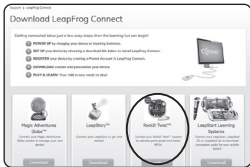

ROCK IT TWIST™

GAME PACK

Parent's Guide

This guide contains important information.
Please keep it for future reference.

Installing Your RockIt Twist™ Games and Virtual Pet

IMPORTANT

The included activation key for game content and a **RockIt Pets™** virtual pet will only run on the **RockIt Twist™** Rotatable Learning Game System. Download the content to the **RockIt Twist™** system using the LeapFrog® Connect application, available for free at: leapfrog.com/connect.

NOTE:

A computer and internet connection are required to download and use LeapFrog® Connect.

ACTIVATING YOUR GAME PACK

Step 1

Go to leapfrog.com/connect to download and install the LeapFrog® Connect application for the **RockIt Twist™** system.

Step 2

After launching the LeapFrog® Connect application, power on your **RockIt Twist™** system and connect it to your computer using the USB cable provided. Follow the instructions on screen to create or sign in to a LeapFrog® Parent Account.